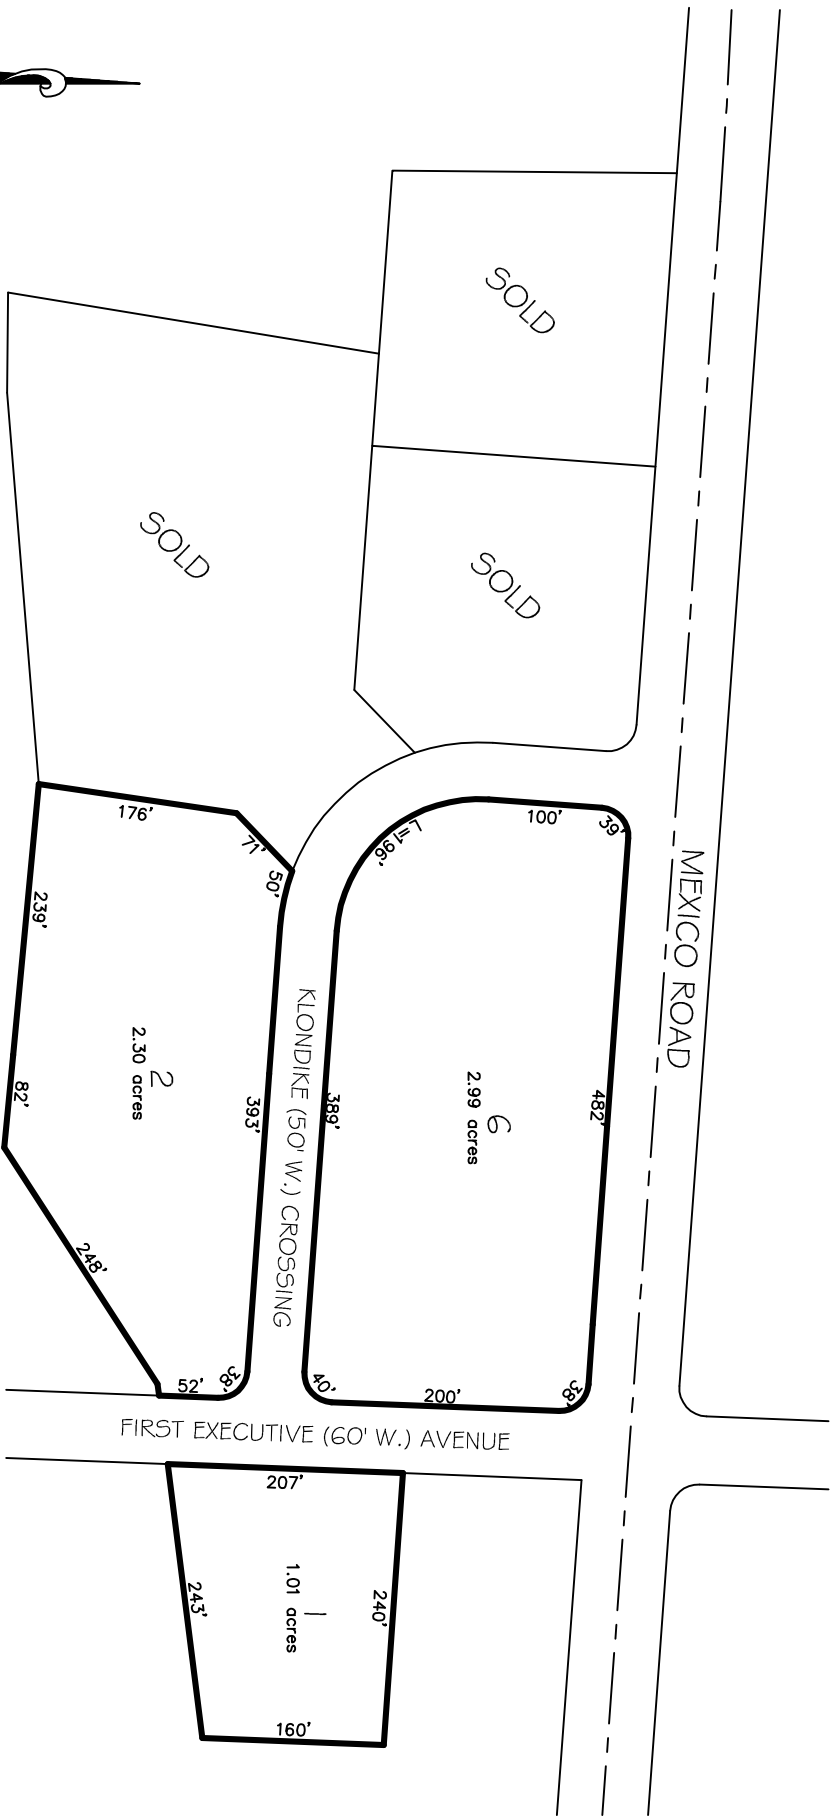

# ST. PETERS CENTRE SOUTH SALES PLAT

PREPARED FOR:  
 EXECUTIVE REAL ESTATE  
 C/O CRAIG NORDEN  
 4680 MEXICO ROAD  
 ST. PETERS, MISSOURI 63376  
 TELEPHONE: 636.926.2900